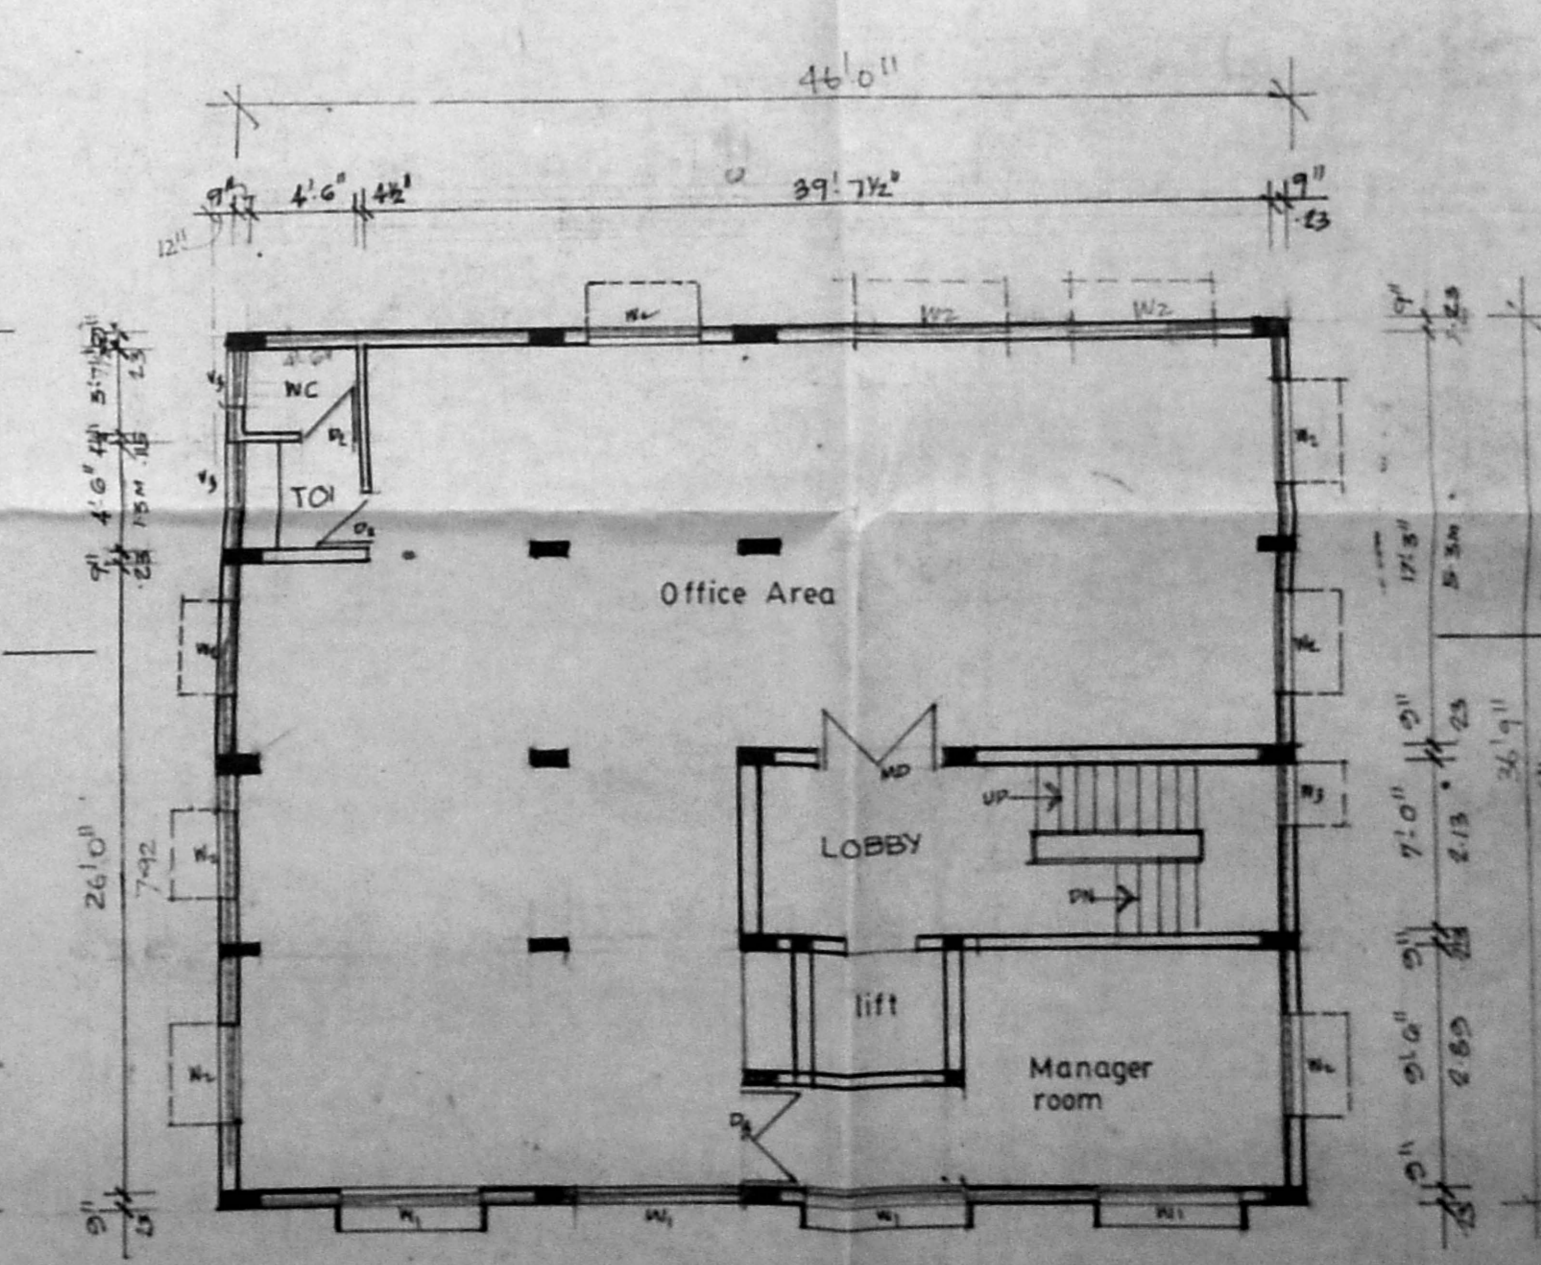

Typical Floor Plan (2nd, 3rd floor)

Specification

SAND FILLING FOR ROOFING 5" THICK, BASE C.C. FOR FOUNDATION IN CC 1:1.5:8 50MM BT BR IN CM 1:3 K.C.C. LINTELS AND SASHRADES IN CC 1:2:4, 60MM PLASTERING WITH CEMENT MORTAR 1:2.5 THICK FLOORING WITH MOSAIC TILES OVER B.C IN LIME 1:1:3 WEATHERING COURSE WITH TWO COUSES OF PLAT TILES

Joinery schedule

D1	3'0" x 7'0"	Flush door	- do -
D2	2'6" x 7'0"	- do -	- do -
MD	5'0" x 7'0"	Alu door	- do -
D3	4'0" x 7'0"	- do -	- do -
R/S	8'0" x 9'0"	Rolling shutters	- do -
R/S1	6'0" x 9'0"	- do -	- do -
R/S2	4'6" x 9'0"	- do -	- do -
W1	6'0" x 4'6"	Glazed window	- do -
W2	4'0" x 4'6"	- do -	- do -
W3	3'0" x 4'6"	- do -	- do -
V1	6'0" x 2'0"	Ventilator	- do -
V2	4'0" x 2'0"	- do -	- do -
V3	3'0" x 2'0"	- do -	- do -

Area Statement

	Sft	Smt
Plot Area	4575	432.76
Basement Floor	1719	160.15
Ground Floor	1719	160.15
First "	1719	160.15
Second "	1719	160.15
Third "	1719	160.15
TOTAL PLINTH AREA	8575	800.75
Coverage	36%	
F-S-1 19		

Color index

PROPOSED	
ROAD	
SITE BOUNDARY	

PROPOSED BUILDING IN Door No:195 AT N-S-C Bose road, Madras-1
R-S.No:11382/1, 11382/2, 11382/3, 11382/4, Block No-93, Div No 49. V-O-C. NAGAR.

SCALE: 1:100 DATE: