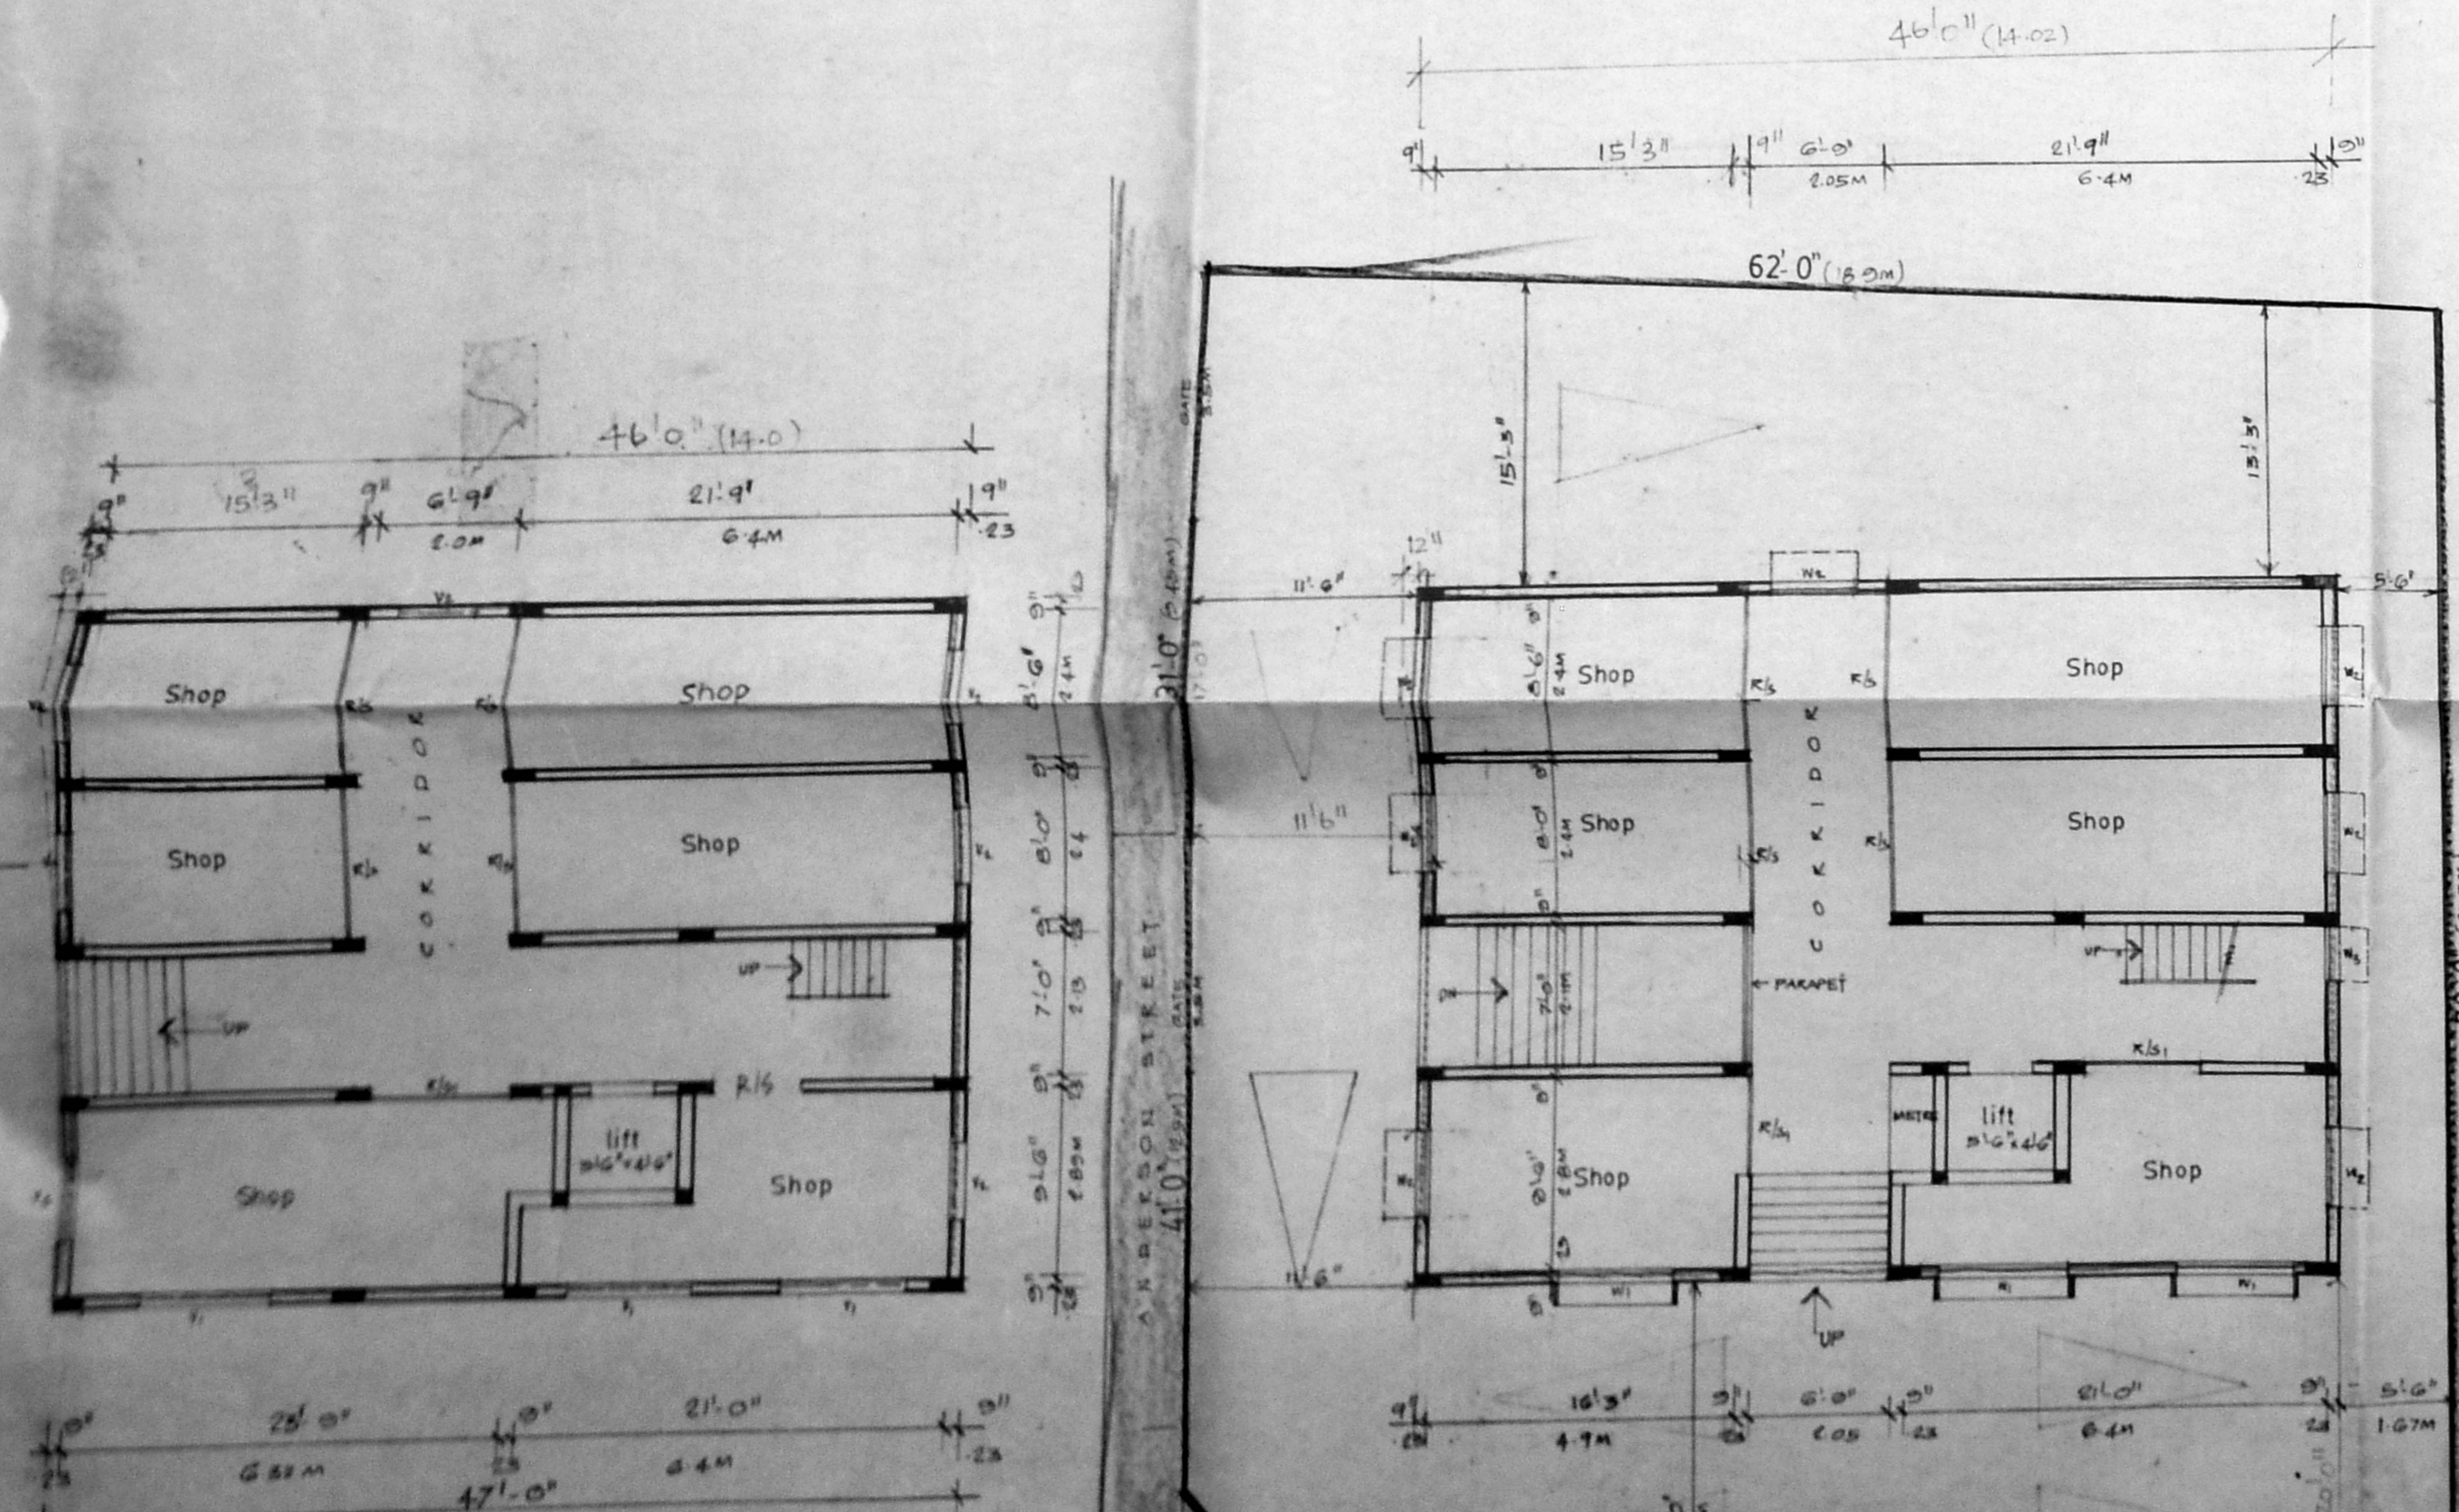

Basement Floor Plan