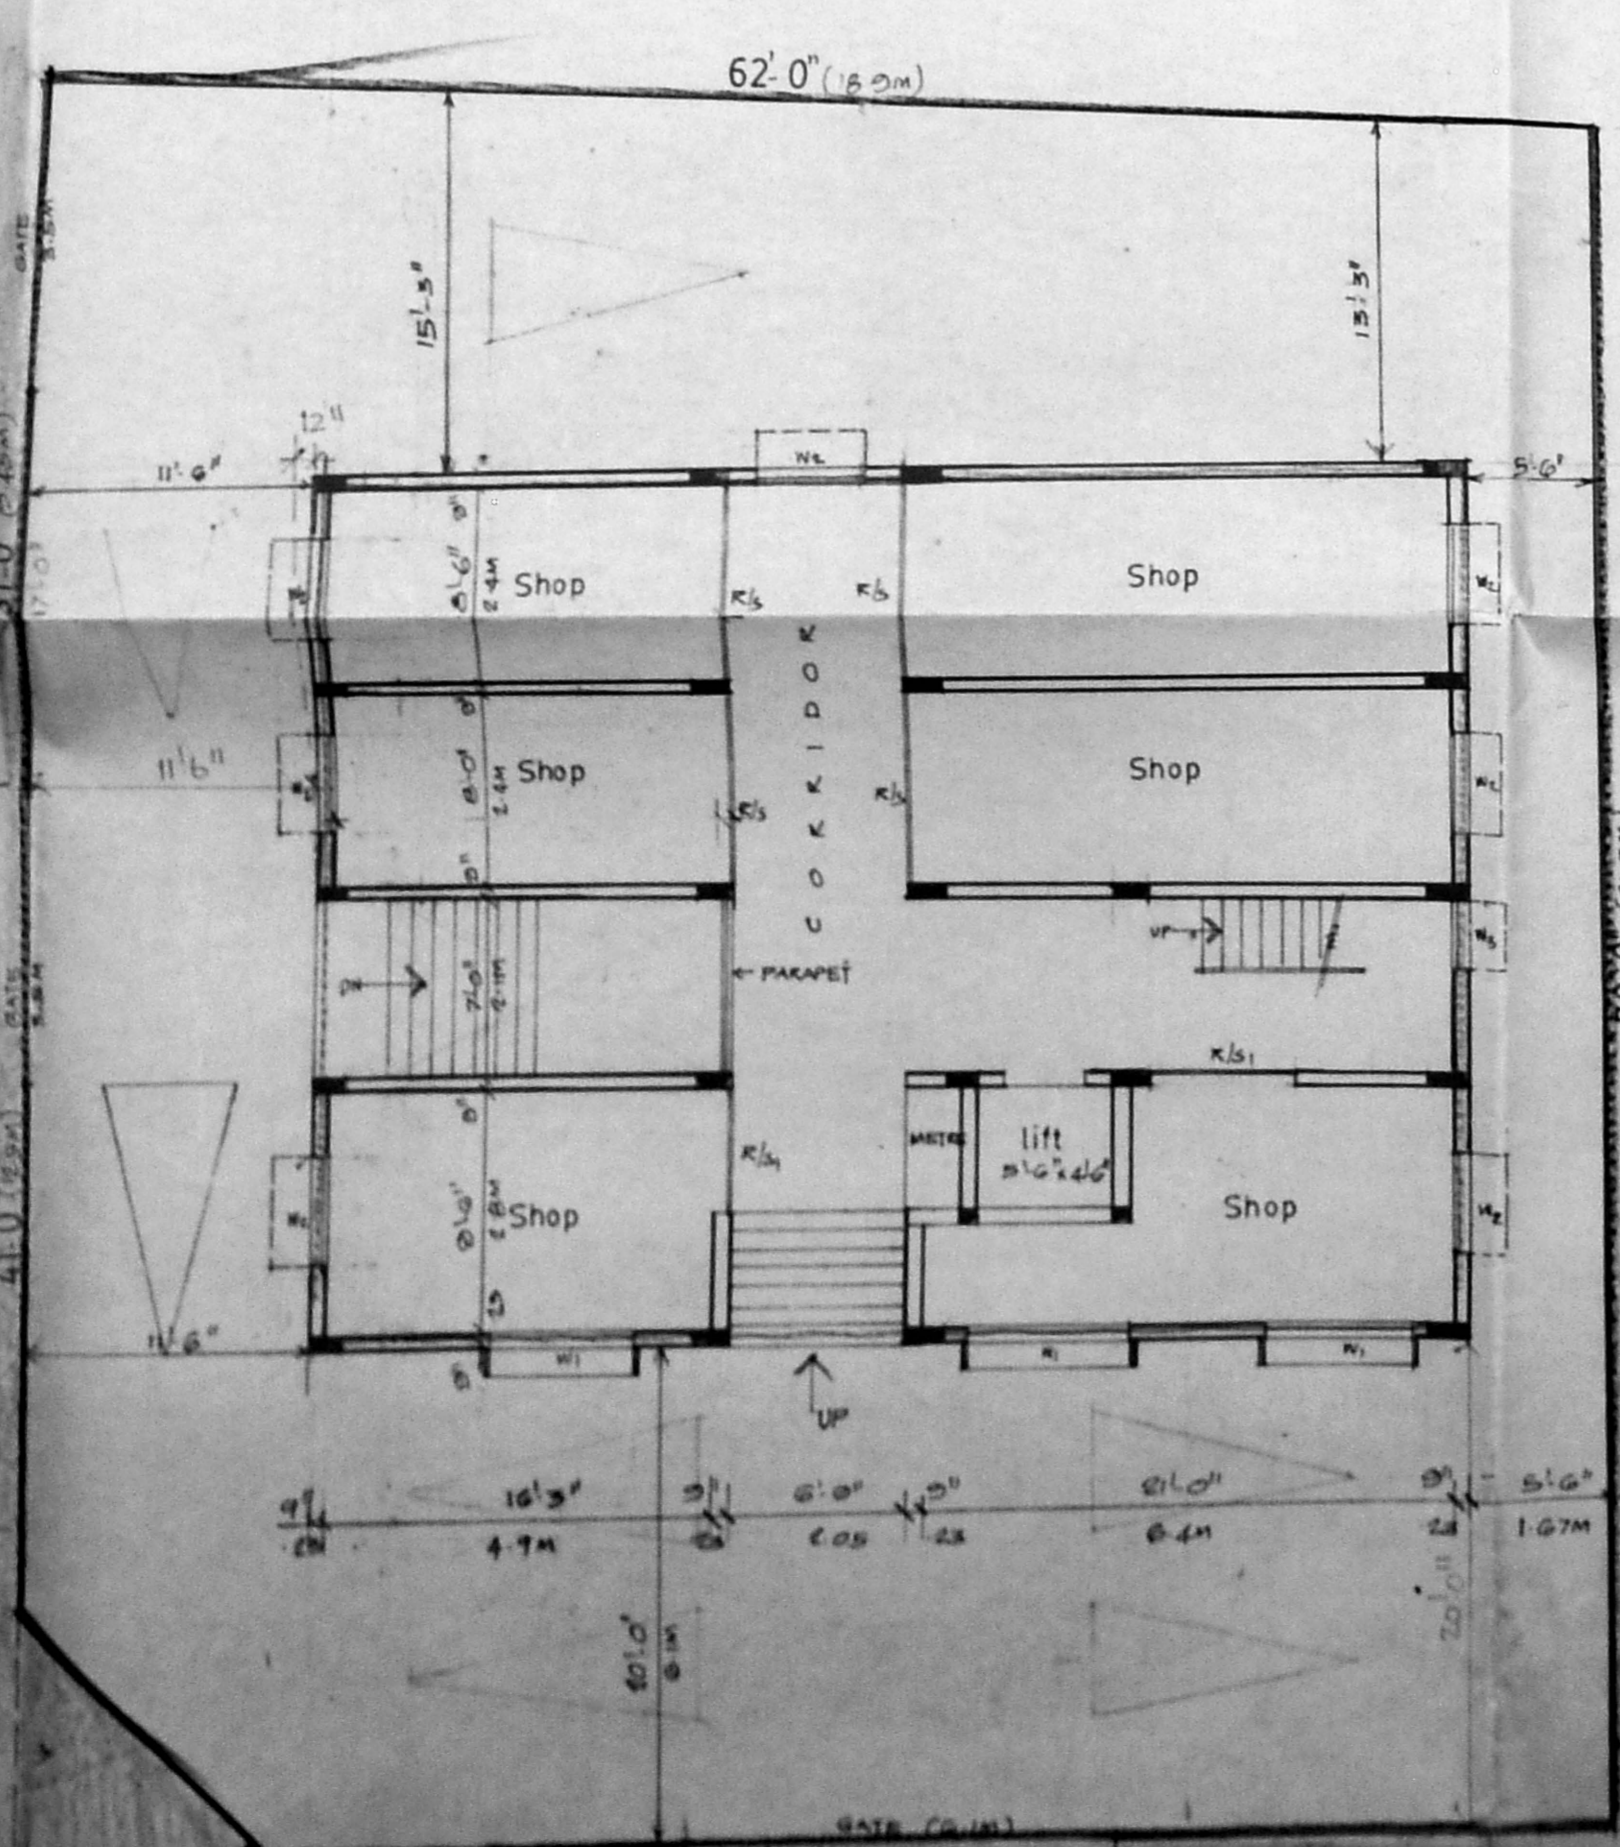

Site cum Ground Floor Plan