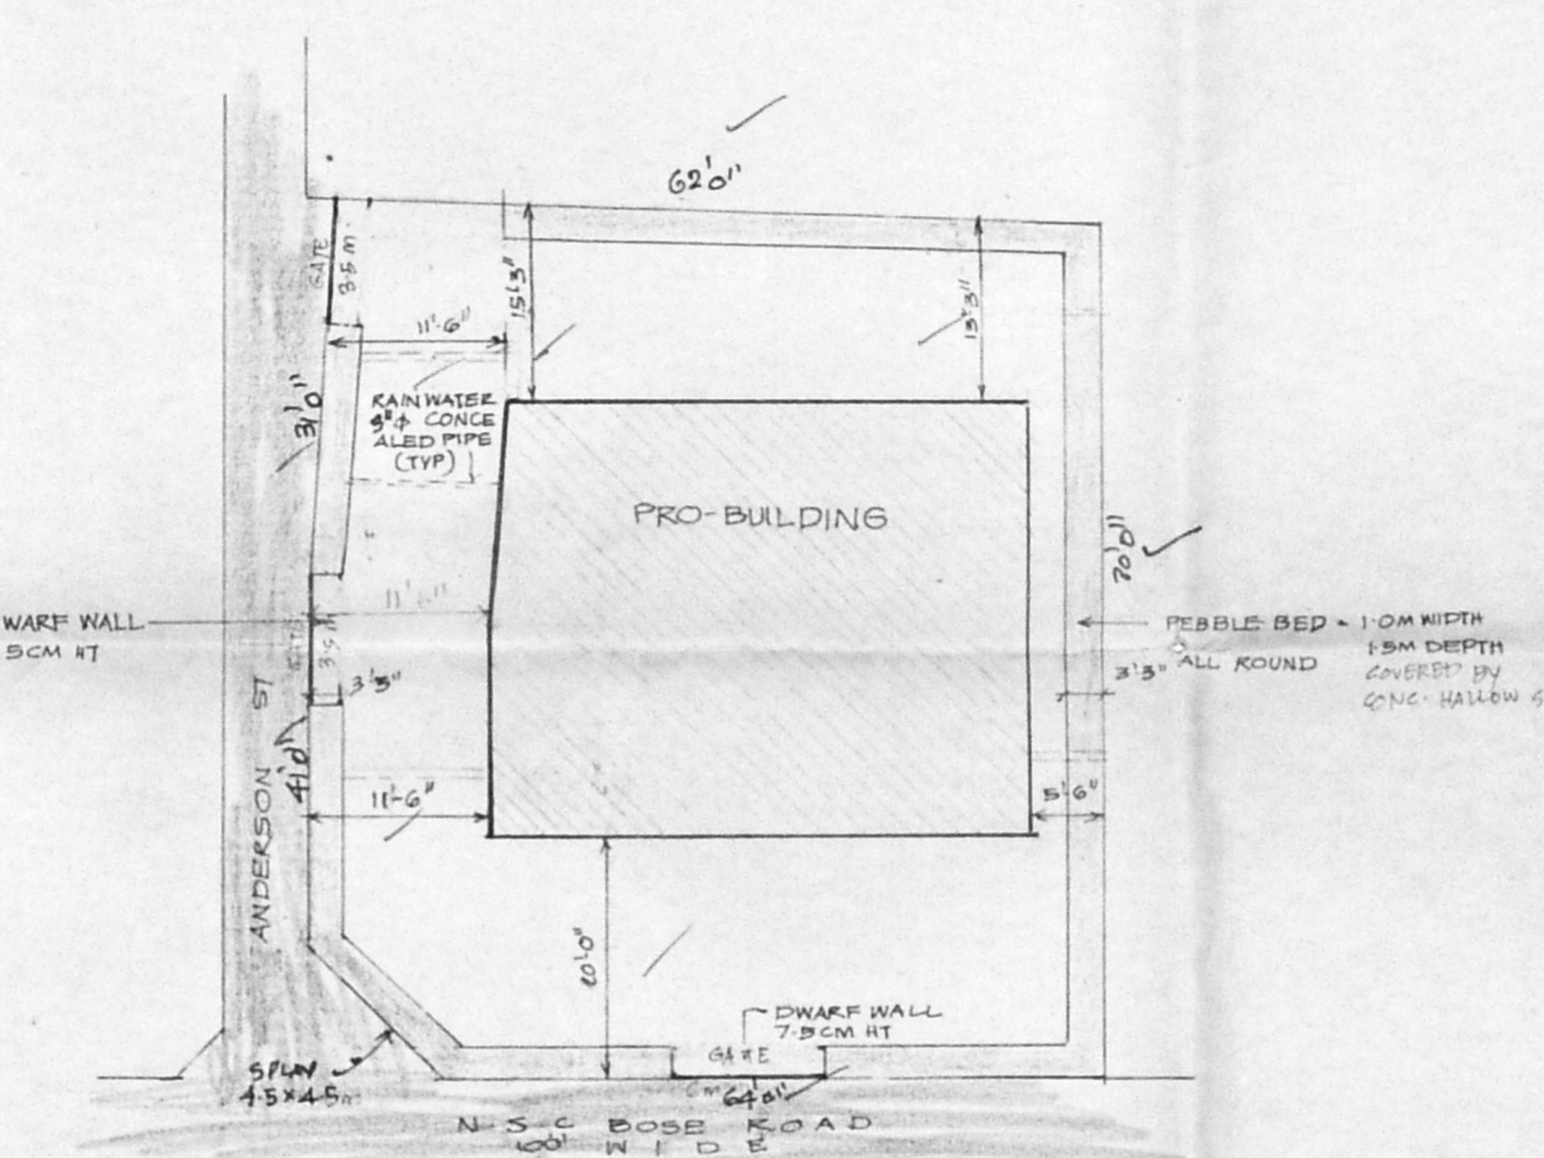

Rainwater conservation plan