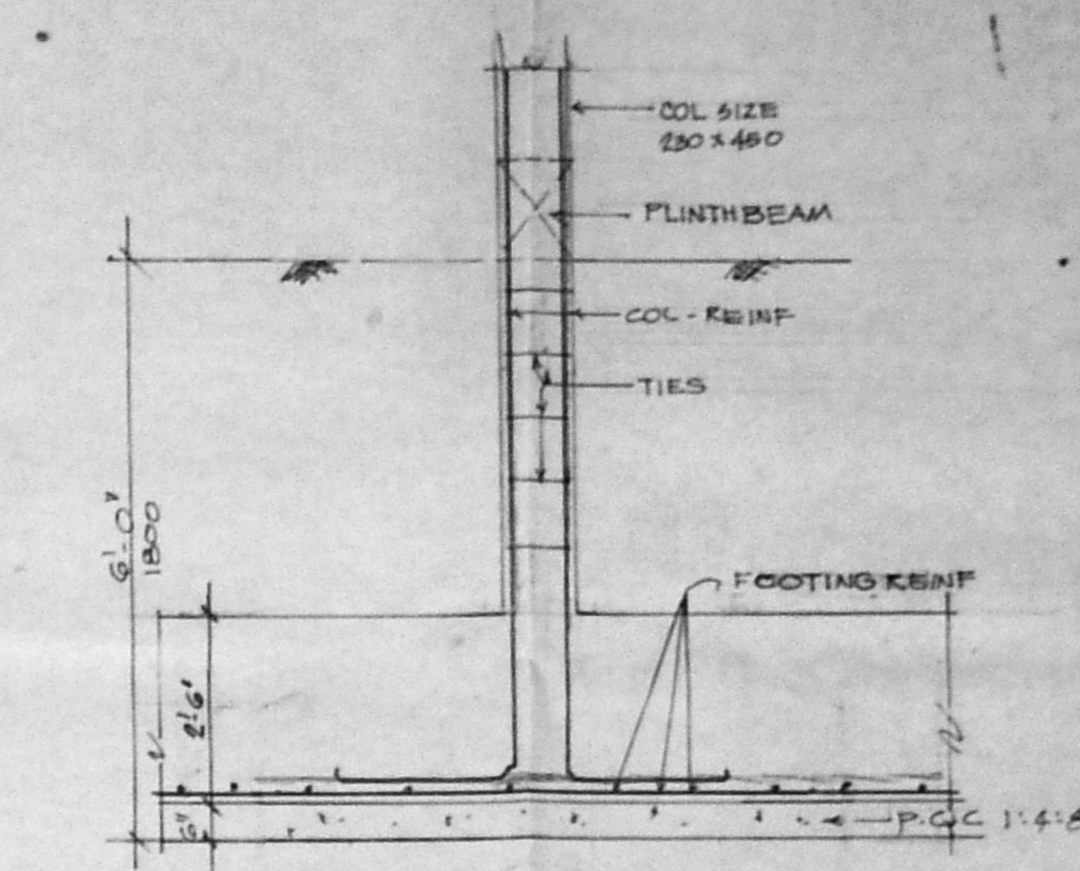

Raft Foundation details