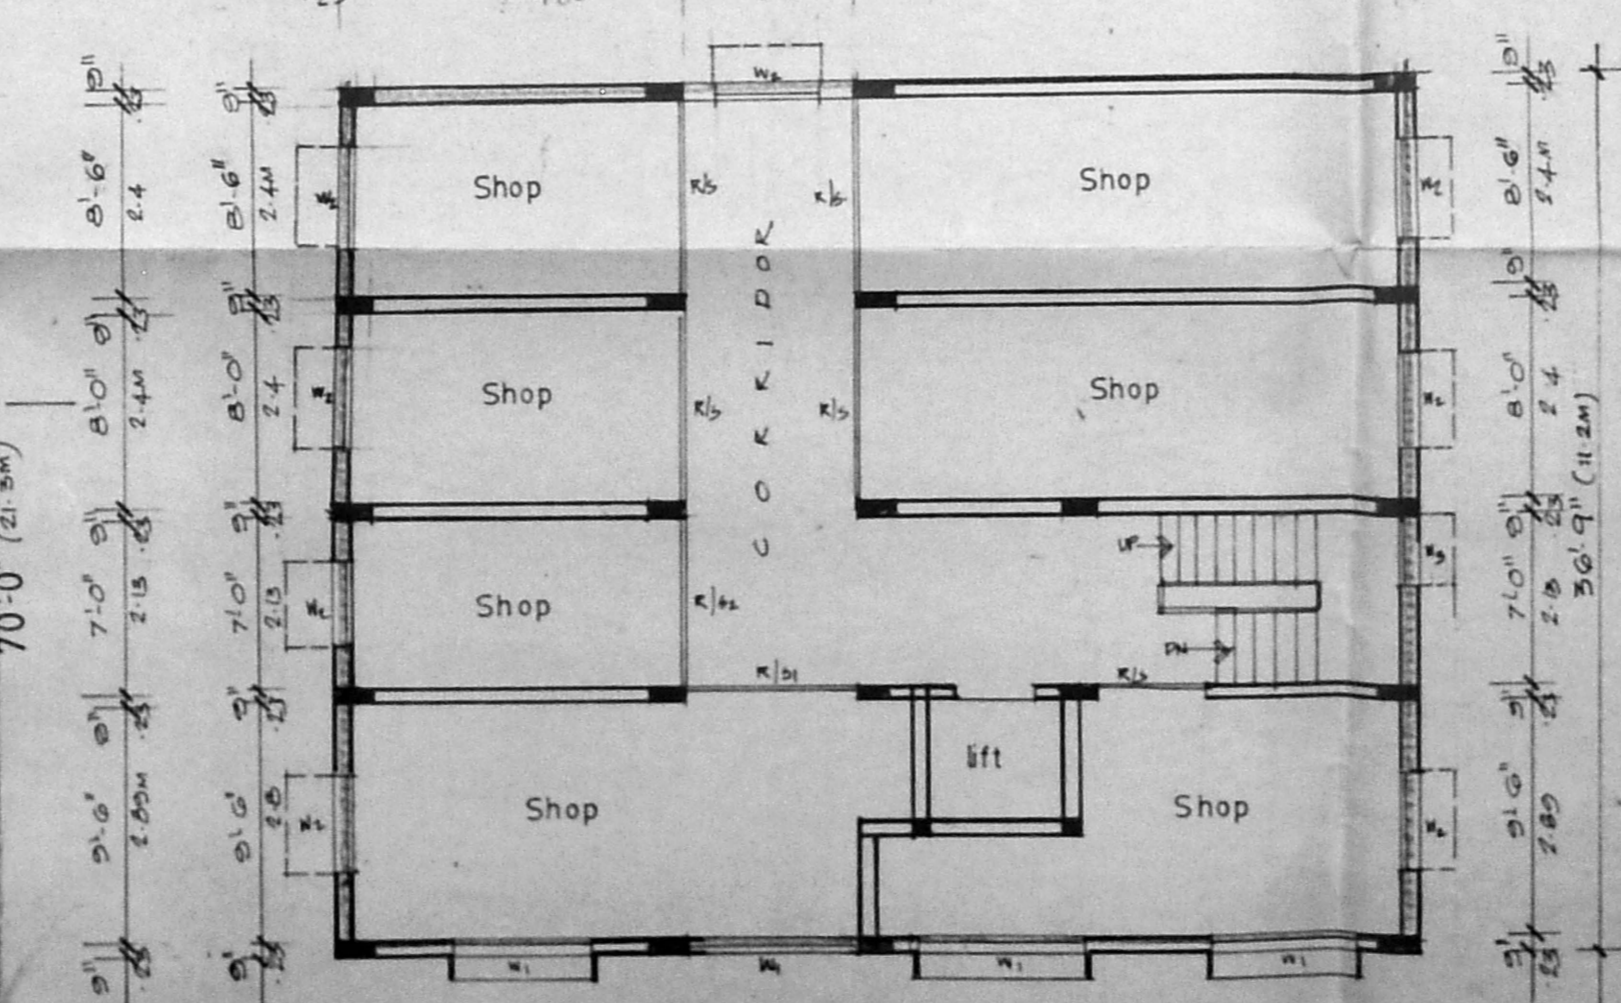

First Floor Plan