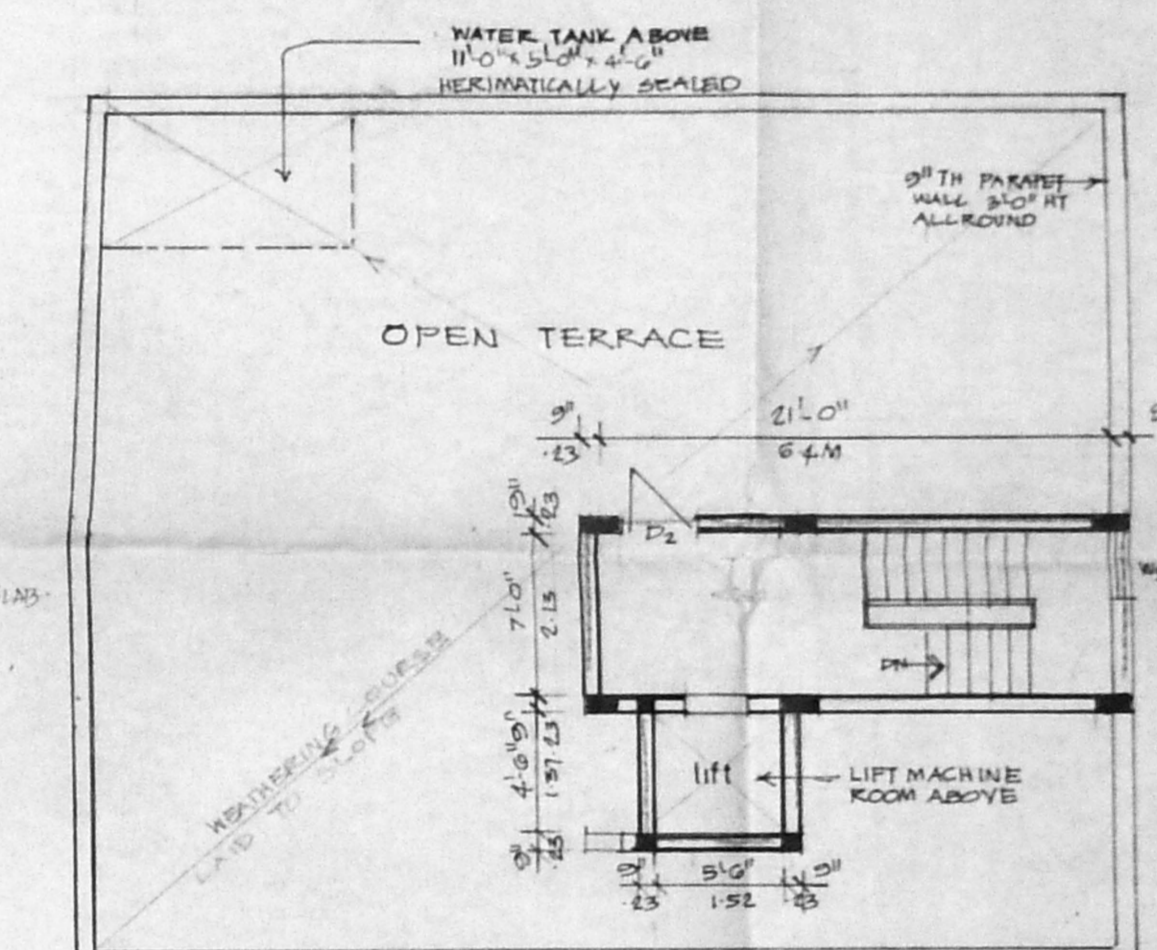

Terrace Floor Plan