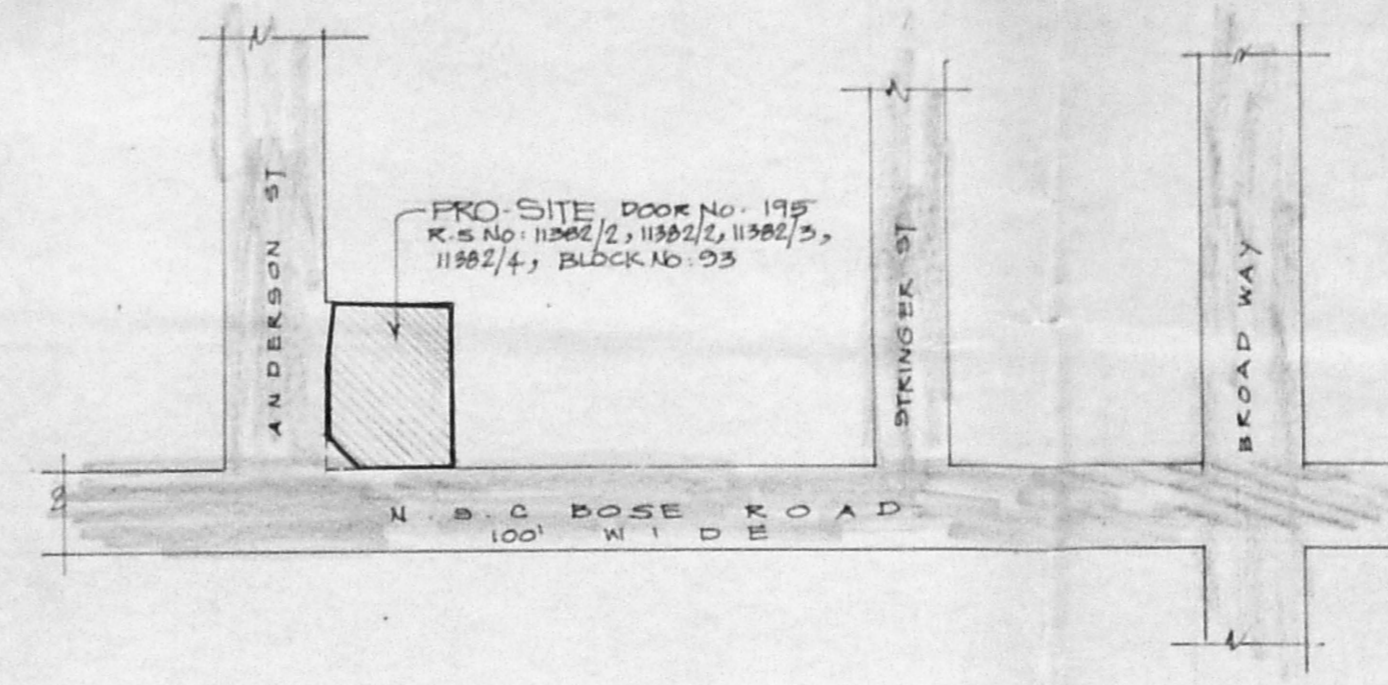

Key Plan (Not to scale)