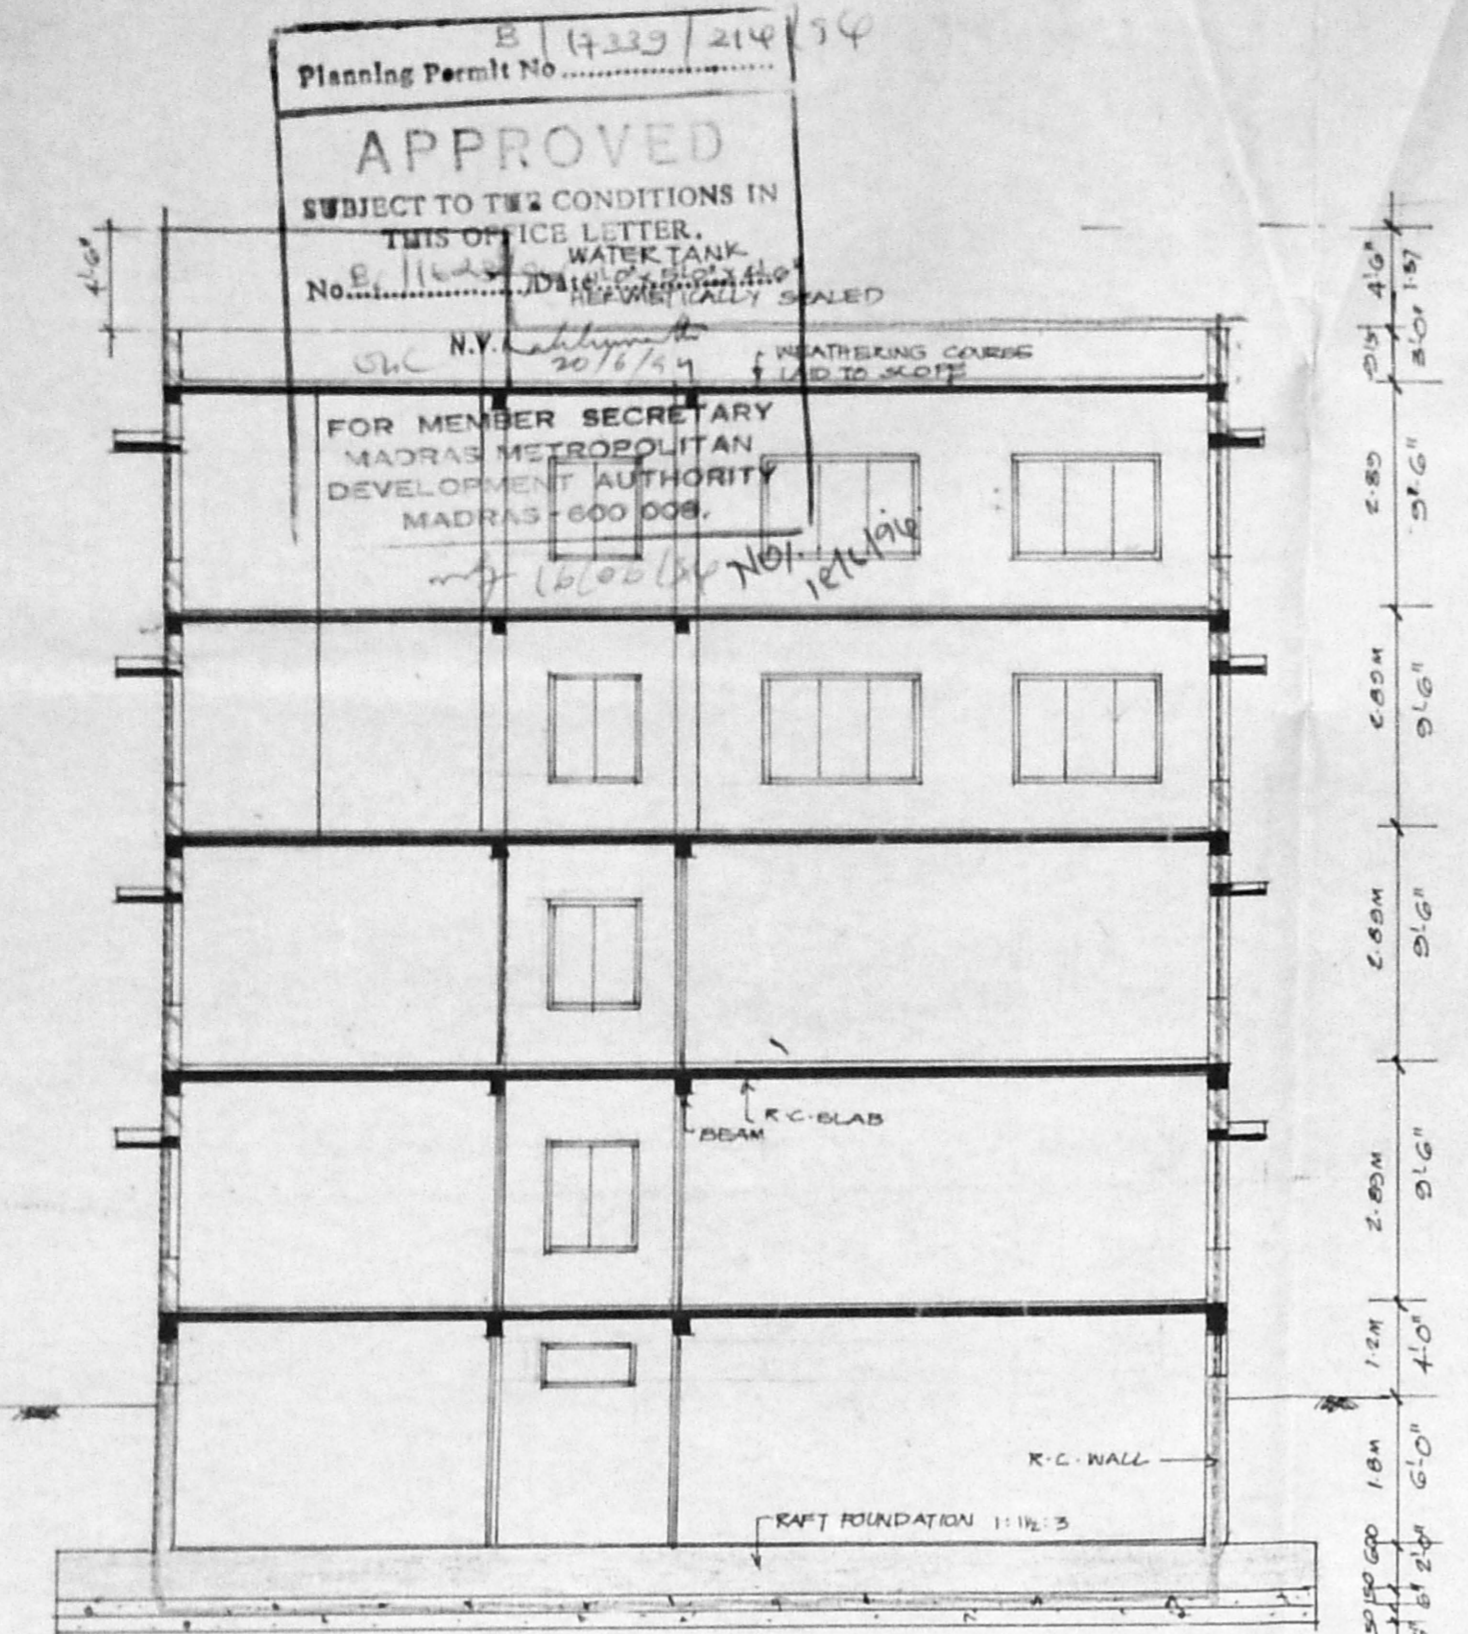

Section: A-A